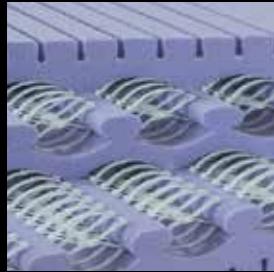

An Ocean of Comfort

Patented, metal-free and flexible.
The perfect core.
Enjoying cloud nine at sea.

The materials dreams are made of

- Spring core: patented metal-free FLEXIMA® spring elements
- Foam: antibacterial and breathable EMC® cold foam with a unique ventilation system
- Covers: innovative, hypoallergenic and skin-friendly natural TENCEL™ fabric
- All materials are certified according to OEKO-TEX® STANDARD 100